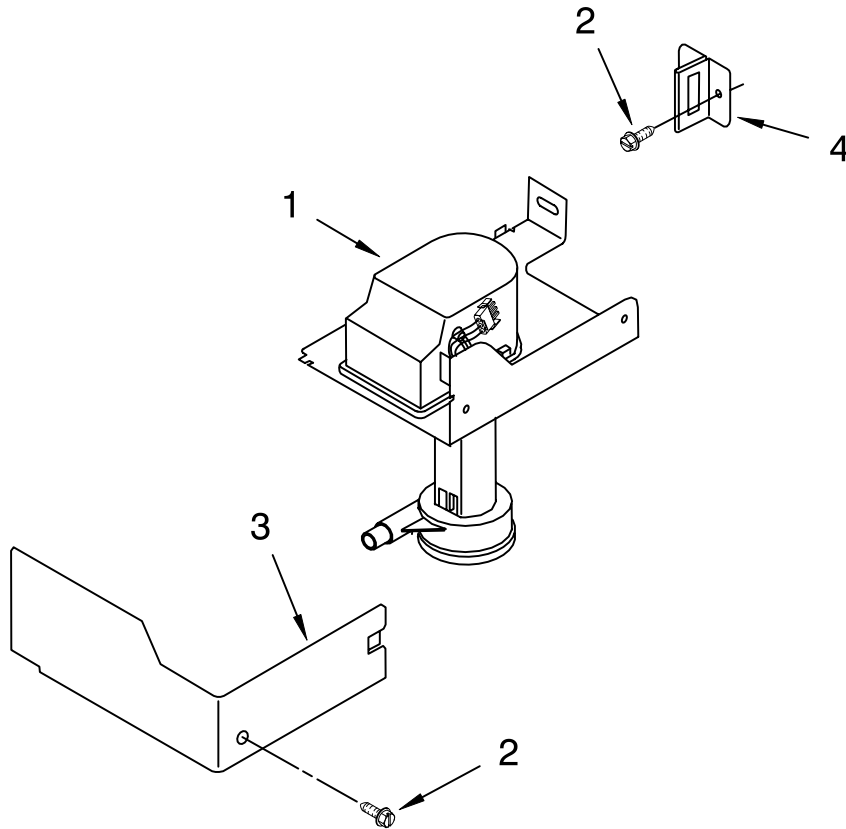

PUMP PARTS

For Models: KUIS155HLS2
(STAINLESS STEEL)

Illus. No.	Part No.	DESCRIPTION
1	2208482	Pump, Water (Complete)
2	3400884	Screw 8-18 X 5/8
3	2185677	Cover, Pump
4	2185585	Bracket, Connector Assembly

FOR ORDERING INFORMATION REFER TO PARTS PRICE LIST